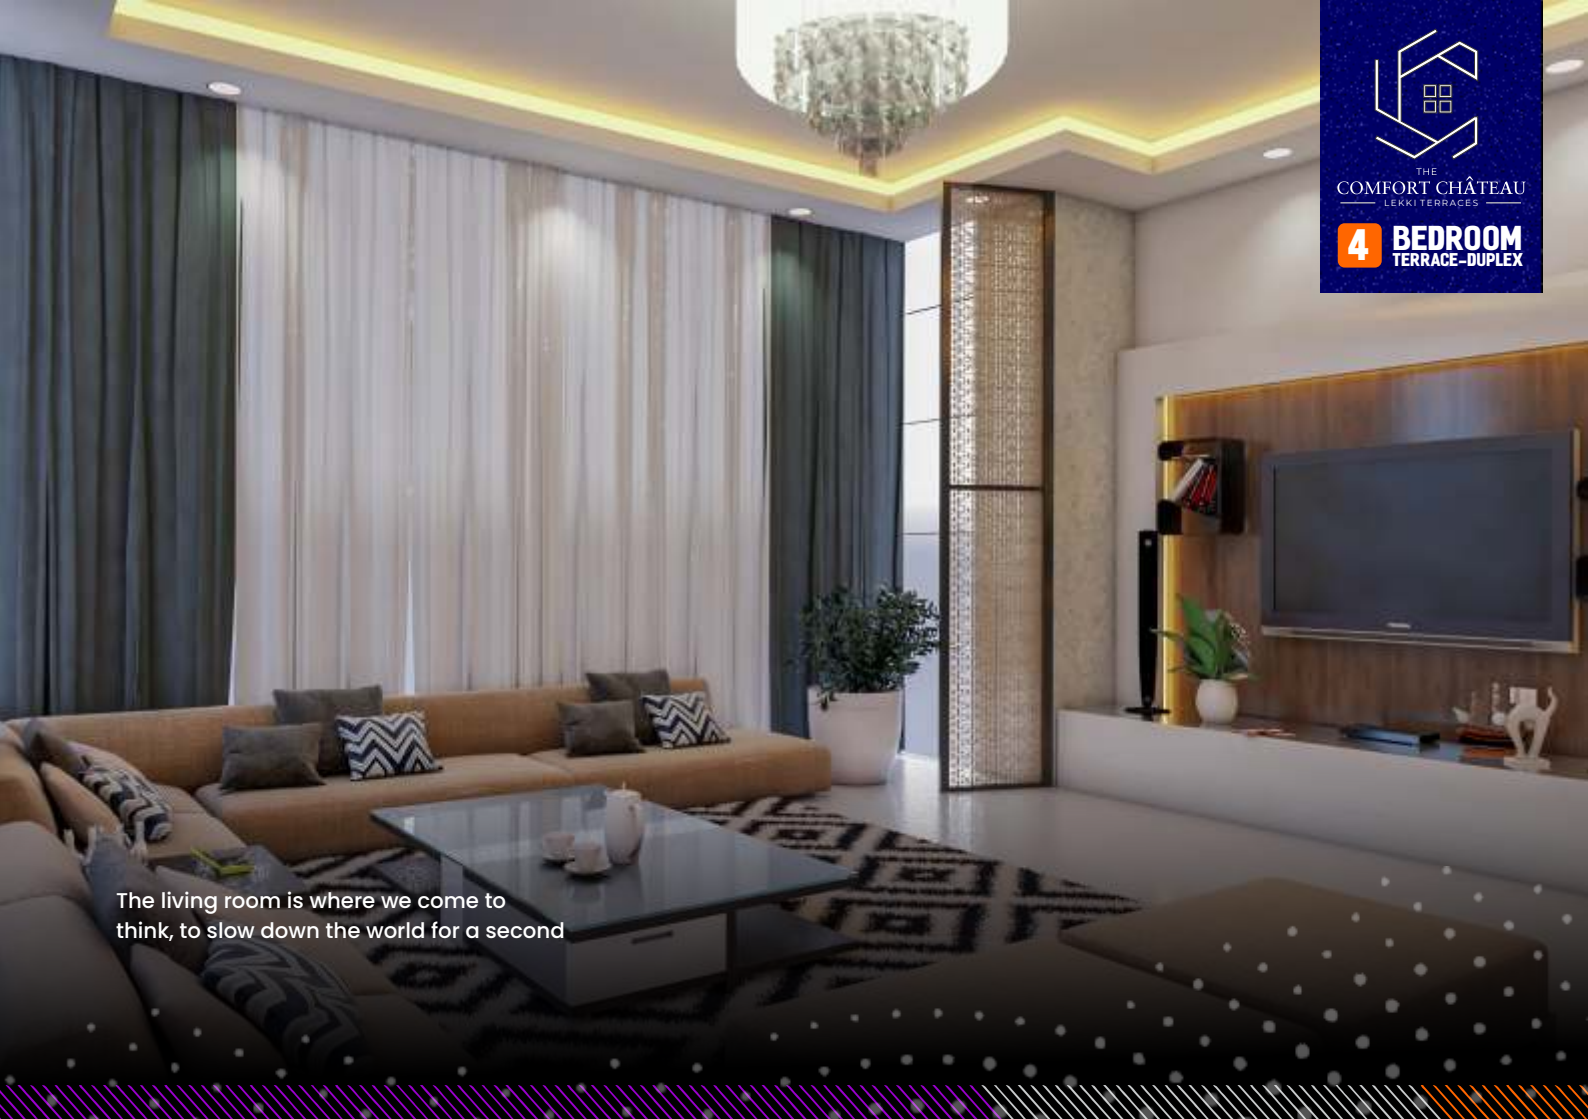

THE
COMFORT CHATEAU
LEKKI TERRACES

4 **BEDROOM**
TERRACE-DUPLEX

The living room is where we come to think, to slow down the world for a second