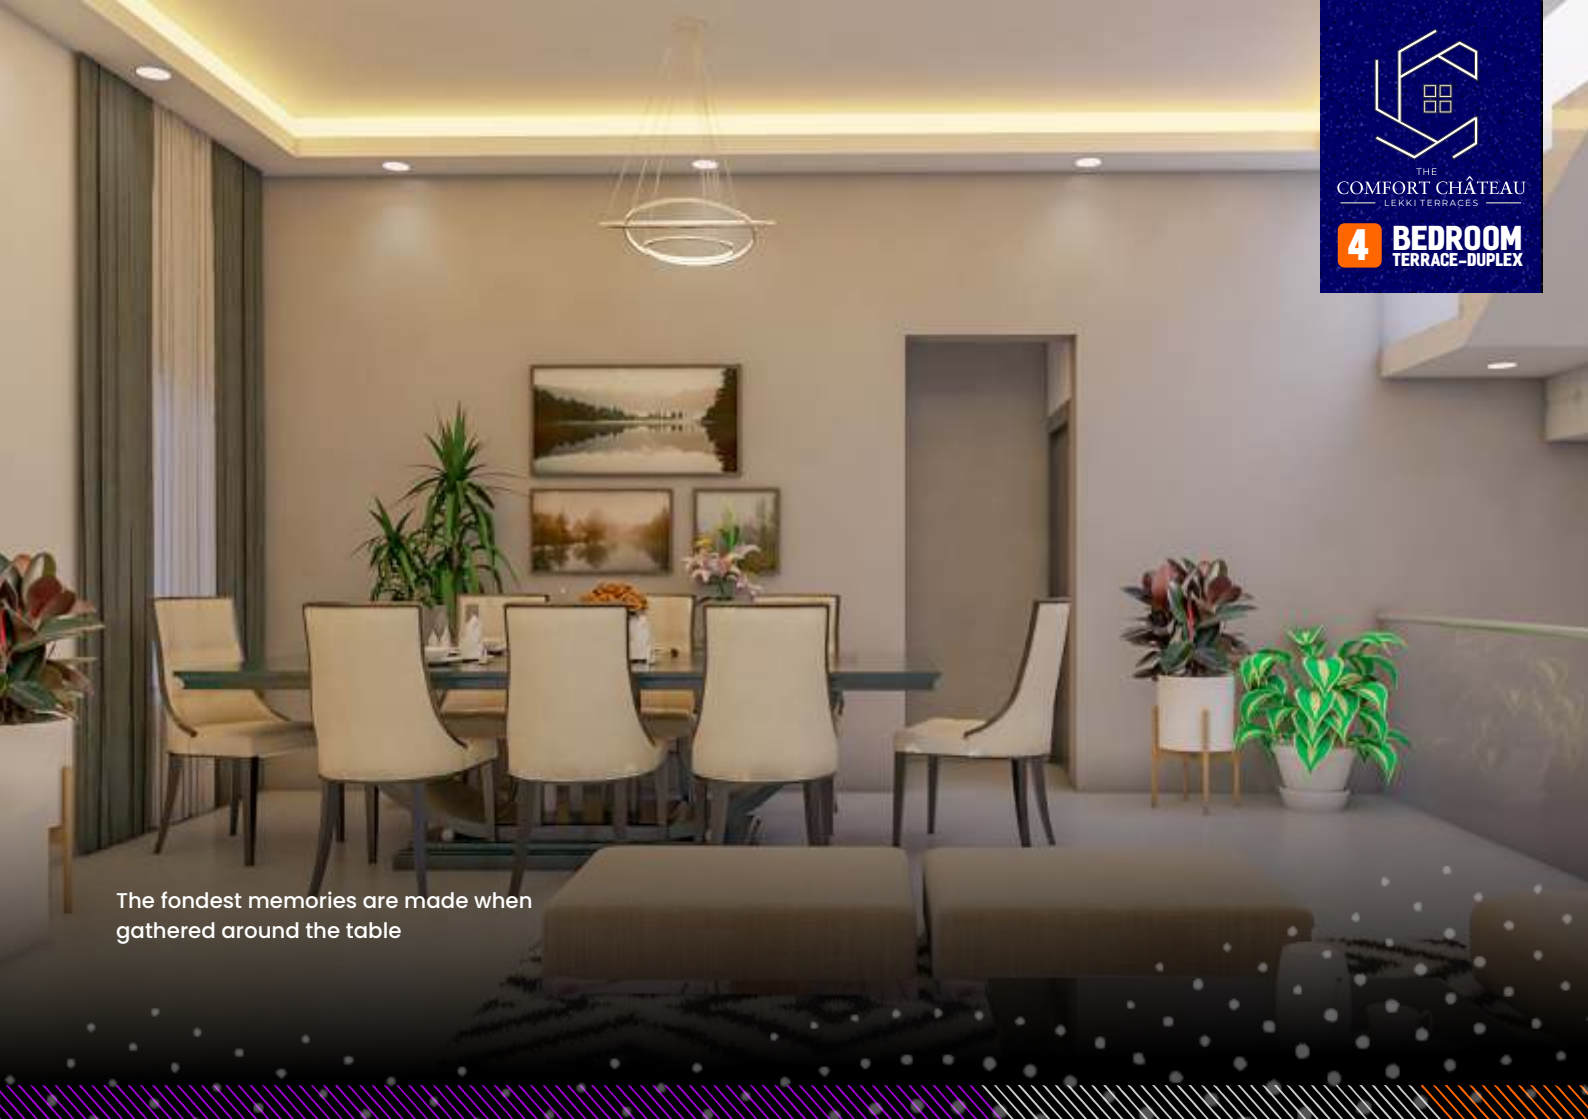

Each terrace unit has 4 bedrooms (all en-suite), sitting room, dining area, kitchen, storage, guest toilet, large parking space.

You will fall in love the second time with The Comfort Château ...the feel good homes.

THE
COMFORT CHATEAU
LEKKI TERRACES

4 **BEDROOM**
TERRACE-DUPLEX

The living room is where we come to think, to slow down the world for a second

THE
COMFORT CHATEAU
LEKKI TERRACES

4 **BEDROOM**
TERRACE-DUPLEX

"The kitchen really is the castle itself.
This is where we spend our happiest moments
and where we find the joy of being a family."
- Mario Batali

THE
COMFORT CHATEAU
LEKKI TERRACES

4 BEDROOM
TERRACE-DUPLEX